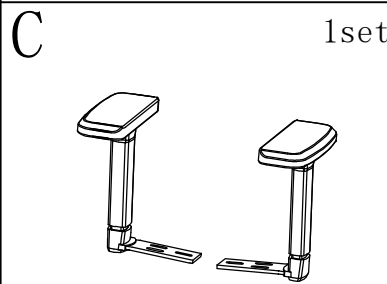

Handleiding: Epic ergonomische bureaustoel

Seat

Back

Armrests

Base

Castors

Gas Lift

Screw 8X16

Screw 6X35

Washer 6X16

Handleiding: Epic ergonomische bureaustoel

G

1pcs

4

2pcs

Headrest