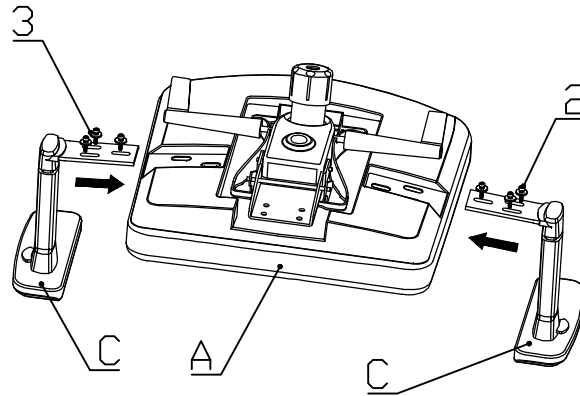

Handleiding: Epic ergonomische bureaustoel

Seat

Back

Armrests

Base

Castors

Gas Lift

Screw 8X16

Screw 6X35

Washer 6X16

Handleiding: Epic ergonomische bureaustoel

G

1pcs

4

2pcs

Headrest

Screw

6X16