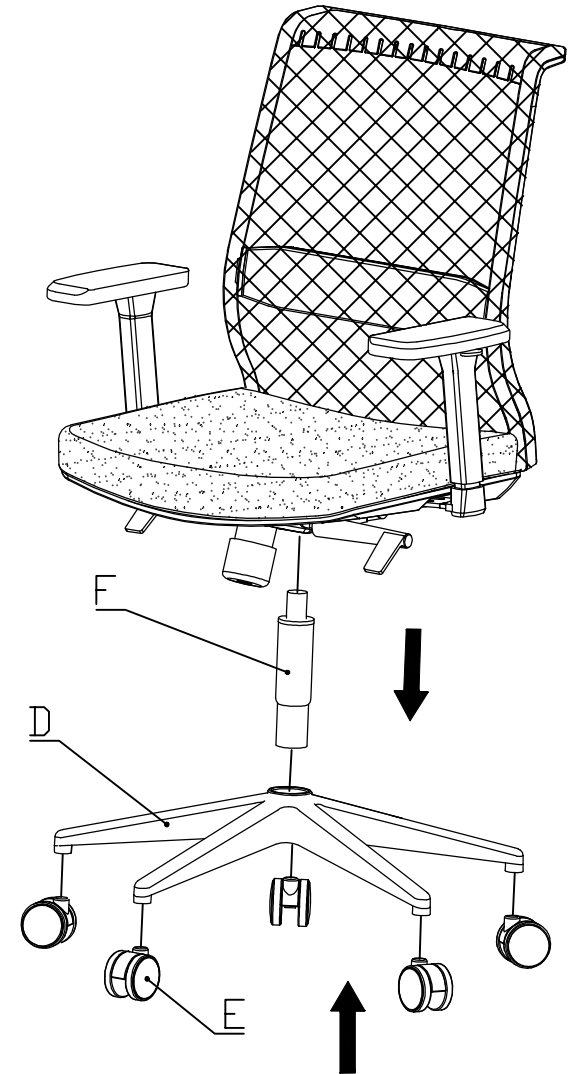

Handleiding: Epic ergonomische bureaustoel

Seat

Back

Armrests

Base

Castors

Gas Lift

Screw 8X16

Screw 6X35

Washer 6X16

Handleiding: Epic ergonomische bureaustoel

G

1pcs

4

2pcs

Headrest

Screw

6X16