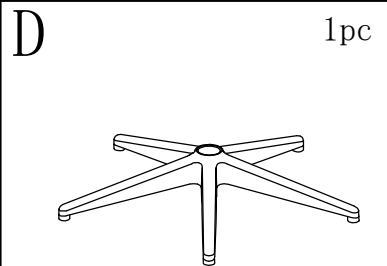

Handleiding: Epic ergonomische bureaustoel

Seat

Back

Armrests

Base

Castors

Gas Lift

Screw 8X16

Screw 6X35

Washer 6X16

Handleiding: Epic ergonomische bureaustoel

G

1pcs

4

2pcs

Headrest

Screw

6X16