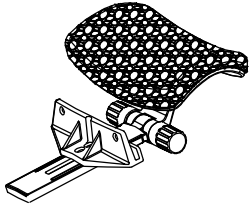

Screw 6X35

Washer 6X16

Handleiding: Epic ergonomische bureaustoel

G

1pcs

4

2pcs

Headrest