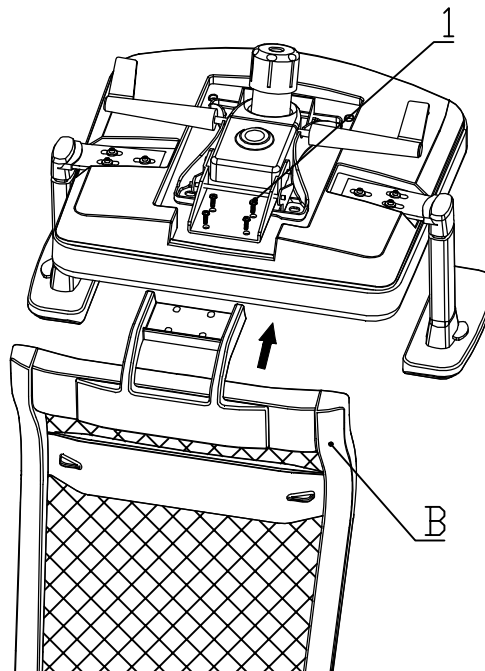

Handleiding: Epic ergonomische bureaustoel

Seat

Back

Armrests

Base

Castors

Gas Lift

Screw 8X16

Screw 6X35

Washer 6X16

Handleiding: Epic ergonomische bureaustoel

G

1pcs

4

2pcs

Headrest

Screw

6X16