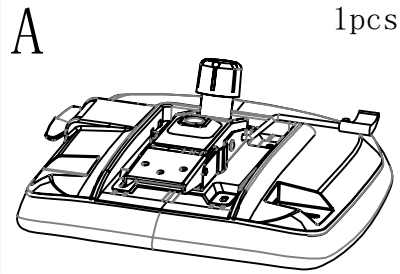

Handleiding: Allure ergonomische bureaustoel

Seat

Gas Lift

Back

Castors

Armrests

Screw 8X20

Base