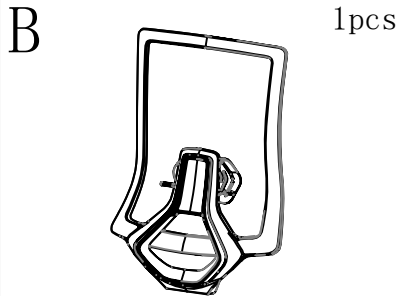

Handleiding: Allure ergonomische bureaustoel

Seat

Gas Lift

Back

Castors

Armrests

Screw 8X20

Base

Screw 8X25