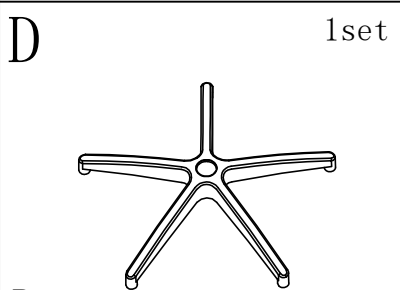

Handleiding: Allure ergonomische bureaustoel

Seat

Gas Lift

Back

Castors

Armrests

Screw 8X20

Base

Screw 8X25